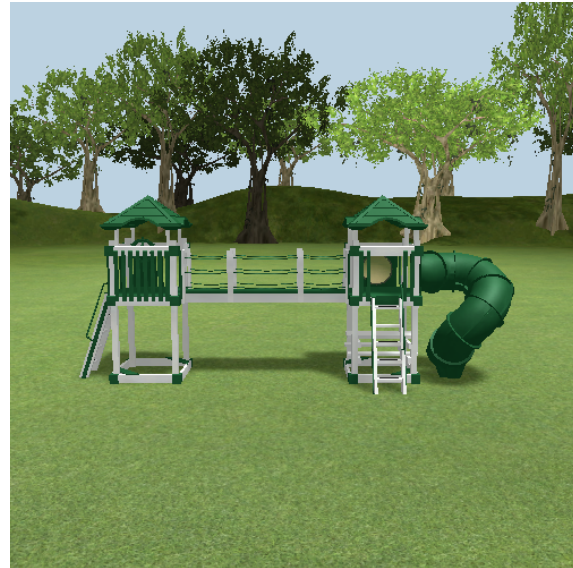

SWING KINGDOM DESIGN

Swing Kingdom

Dealer: Jim's Amish Structures

Customer:

Build Code: [A7](#)

Vinyl Frame Color: White

Accent Color: Green

Accessory Color: Green

Shingle Color:

Date: 5/23/2022

Sales Order#:

Delivery Method:

SK D&I

Freight

Pickup

SK Drop Off

- 2 - 4' x 4' Tower
- 1 - 4 x 4 Picnic Table
- 2 - 5' Access Ladder
- 2 - Access Railing
- 1 - Bubble Panel
- 1 - 8' Bridge with Rope
- 1 - Ship's Wheel
- 2 - 4 x 4 Pyramid Roof
- 1 - Turbo Twister Slide 5'

Height: 10.8'

Notes: