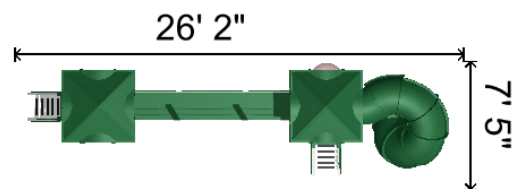

Shingle Color:

Date: 5/23/2022

Sales Order#:

Delivery Method:

SK D&I

Freight

Pickup

SK Drop Off

- 2 - 4' x 4' Tower
- 1 - 4 x 4 Picnic Table
- 2 - 5' Access Ladder
- 2 - Access Railing
- 1 - Bubble Panel
- 1 - 8' Bridge with Rope
- 1 - Ship's Wheel
- 2 - 4 x 4 Pyramid Roof
- 1 - Turbo Twister Slide 5'

Height: 10.8'

Notes: